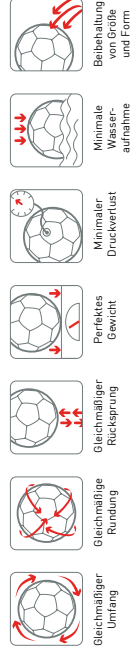

FIFA QUALITY PRO

Bälle mit diesem Emblem müssen insgesamt sieben Tests durchlaufen und garantieren eine Premiumqualität.