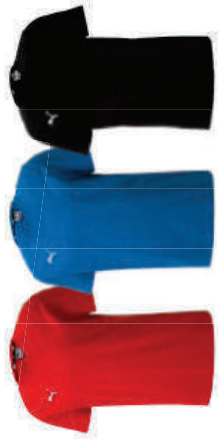

656578 teamGOAL 23 Casuals Tee
656709 teamGOAL 23 Casuals Tee Jr

Regular Fit | 100% Baumwolle

Rundhalsausschnitt

656578 | S-3XL € 19,95*

656709 | 116-176 € 17,95*

01 Puma Red | **02** Electric Blue Lemonade | **03** Puma Black
04 Puma White | **05** Pepper Green | **06** Peacoat | **07** Cyber
Yellow | **33** Medium Gray Heather

2022-2023

656579 teamGOAL 23 Casuals Polo
656710 teamGOAL 23 Casuals Polo Jr

Regular Fit | 96% Baumwolle, 4% Elastan

Polo-Kragen mit Zweiteil-Knopfleiste

656579 | S-3XL € 29,95*

656710 | 116-176 € 24,95* (Nur Fb. 03)

01 Puma Red | **02** Electric Blue Lemonade | **03** Puma Black
04 Puma White | **05** Pepper Green | **06** Peacoat | **07** Cyber
Yellow | **33** Medium Gray Heather

2022-2023