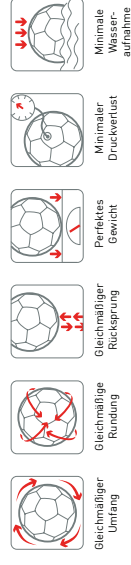

FIFA QUALITY

Bälle mit diesem Emblem müssen insgesamt sechs Tests durchlaufen und garantieren ebenfalls eine hohe Qualität.