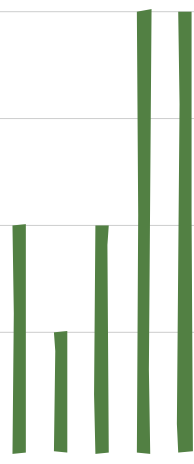

TEAMKLEIDUNG

- teamFINAL
- teamCUP
- teamGOAL
- teamLIGA
- teamRISE