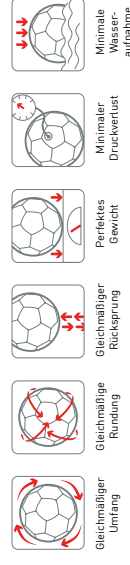

FIFA BASIC

Bälle mit dieser Markierung erfüllen die FIFA Qualitätskriterien.